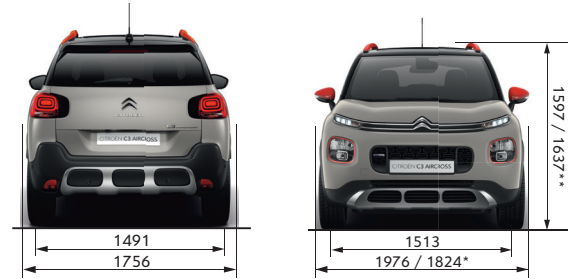

COMFORT & CONVENIENCE الراحة و السهولة

Leather steering wheel	-	●	●	عجلة قيادة جلد
Leather effect gear knob	●	●	●	عما ناقل الحركة مغطاه بالجلد
Height and reach adjustable steering wheel	●	●	●	عجلة قيادة قابلة للتعديل
Cruise control with speed limiter	-	-	●	مثبت ومددد سرعة
Front electric windows	●	●	●	زجاج امامي كهربائي
Rear electric windows	-	●	●	زجاج خلفي كهربائي
Rear parking sensors	-	●	●	حساسات ركن خلفيه
Panoramic sunroof	-	-	★	فتحة سقف بانورامية
12 volt socket in front	●	●	●	مخرج كهرباء 12 فولت
Automatic air conditioning	-	★	●	تكييف أوتوماتيكي
7 inch touchscreen	-	★	●	شاشة 7 بوصة
Handsfree and media streaming with USB socket	●	●	●	Handsfree and media streaming with USB socket
Mirror Screen - with Android Auto, Mirror Link® and Apple CarPlay™	-	★	●	امكانية اتصال ونقل شاشة التليفون على الشاشة الداخليه
Steering wheel mounted controls (Stereo & Telephone)	●	●	●	عجلة قيادة متعددة الوظائف (التحكم في الصوت والتليفون)
Bluetooth	●	●	●	بلوتوث
Rear Camera	-	-	●	كاميرا خلفية

SEATING الكراسي

Height-adjustable driver's seat	●	●	●	التحكم في ارتفاع كرسي السائق
60/40 split folding rear seats	●	●	●	كراسي خلفية قابلة للعلق
Sliding rear bench	-	-	●	كثبة خلفية قابلة للإنزلاق
Central rear arm rest	-	-	●	مذعد يد خلفي

Available (●) Unavailable (-) Optional (★)

EXTERIOR COLOURS

3 ROOF COLOURS

DIMENSIONS

3 EXTERIOR COLOUR PACKS