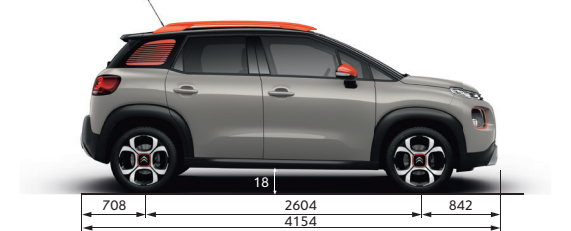

COMFORT & CONVENIENCE الراحة و السهولة

Leather steering wheel	-	●	●	عجلة قيادة جلد
Leather effect gear knob	●	●	●	عما ناقل الحركة مغطاه بالجلد
Height and reach adjustable steering wheel	●	●	●	عجلة قيادة قابلة للتعديل
Cruise control with speed limiter	-	-	●	مثبت ومددد سرعة
Front electric windows	●	●	●	زجاج امامي كهربائي
Rear electric windows	-	●	●	زجاج خلفي كهربائي
Rear parking sensors	-	●	●	حساسات ركن خلفيه
Panoramic sunroof	-	-	★	فتحة سقف بانورامية
12 volt socket in front	●	●	●	مخرج كهرباء 12 فولت
Automatic air conditioning	-	★	●	تكييف أوتوماتيكي
7 inch touchscreen	-	★	●	شاشة 7 بوصة
Handsfree and media streaming with USB socket	●	●	●	Handsfree and media streaming with USB socket
Mirror Screen - with Android Auto, Mirror Link® and Apple CarPlay™	-	★	●	امكانية اتصال ونقل شاشة التليفون على الشاشة الداخليه
Steering wheel mounted controls (Stereo & Telephone)	●	●	●	عجلة قيادة متعددة الوظائف (التحكم في الصوت والتليفون)
Bluetooth	●	●	●	بلوتوث
Rear Camera	-	-	●	كاميرا خلفية

SEATING الكراسي

Height-adjustable driver's seat	●	●	●	التحكم في ارتفاع كرسي السائق
60/40 split folding rear seats	●	●	●	كراسي خلفية قابلة للعلق
Sliding rear bench	-	-	●	كثبة خلفية قابلة للإنزلاق
Central rear arm rest	-	-	●	مذعد يد خلفي

Available (●) Unavailable (-) Optional (★)

EXTERIOR COLOURS

3 ROOF COLOURS

DIMENSIONS

3 EXTERIOR COLOUR PACKS